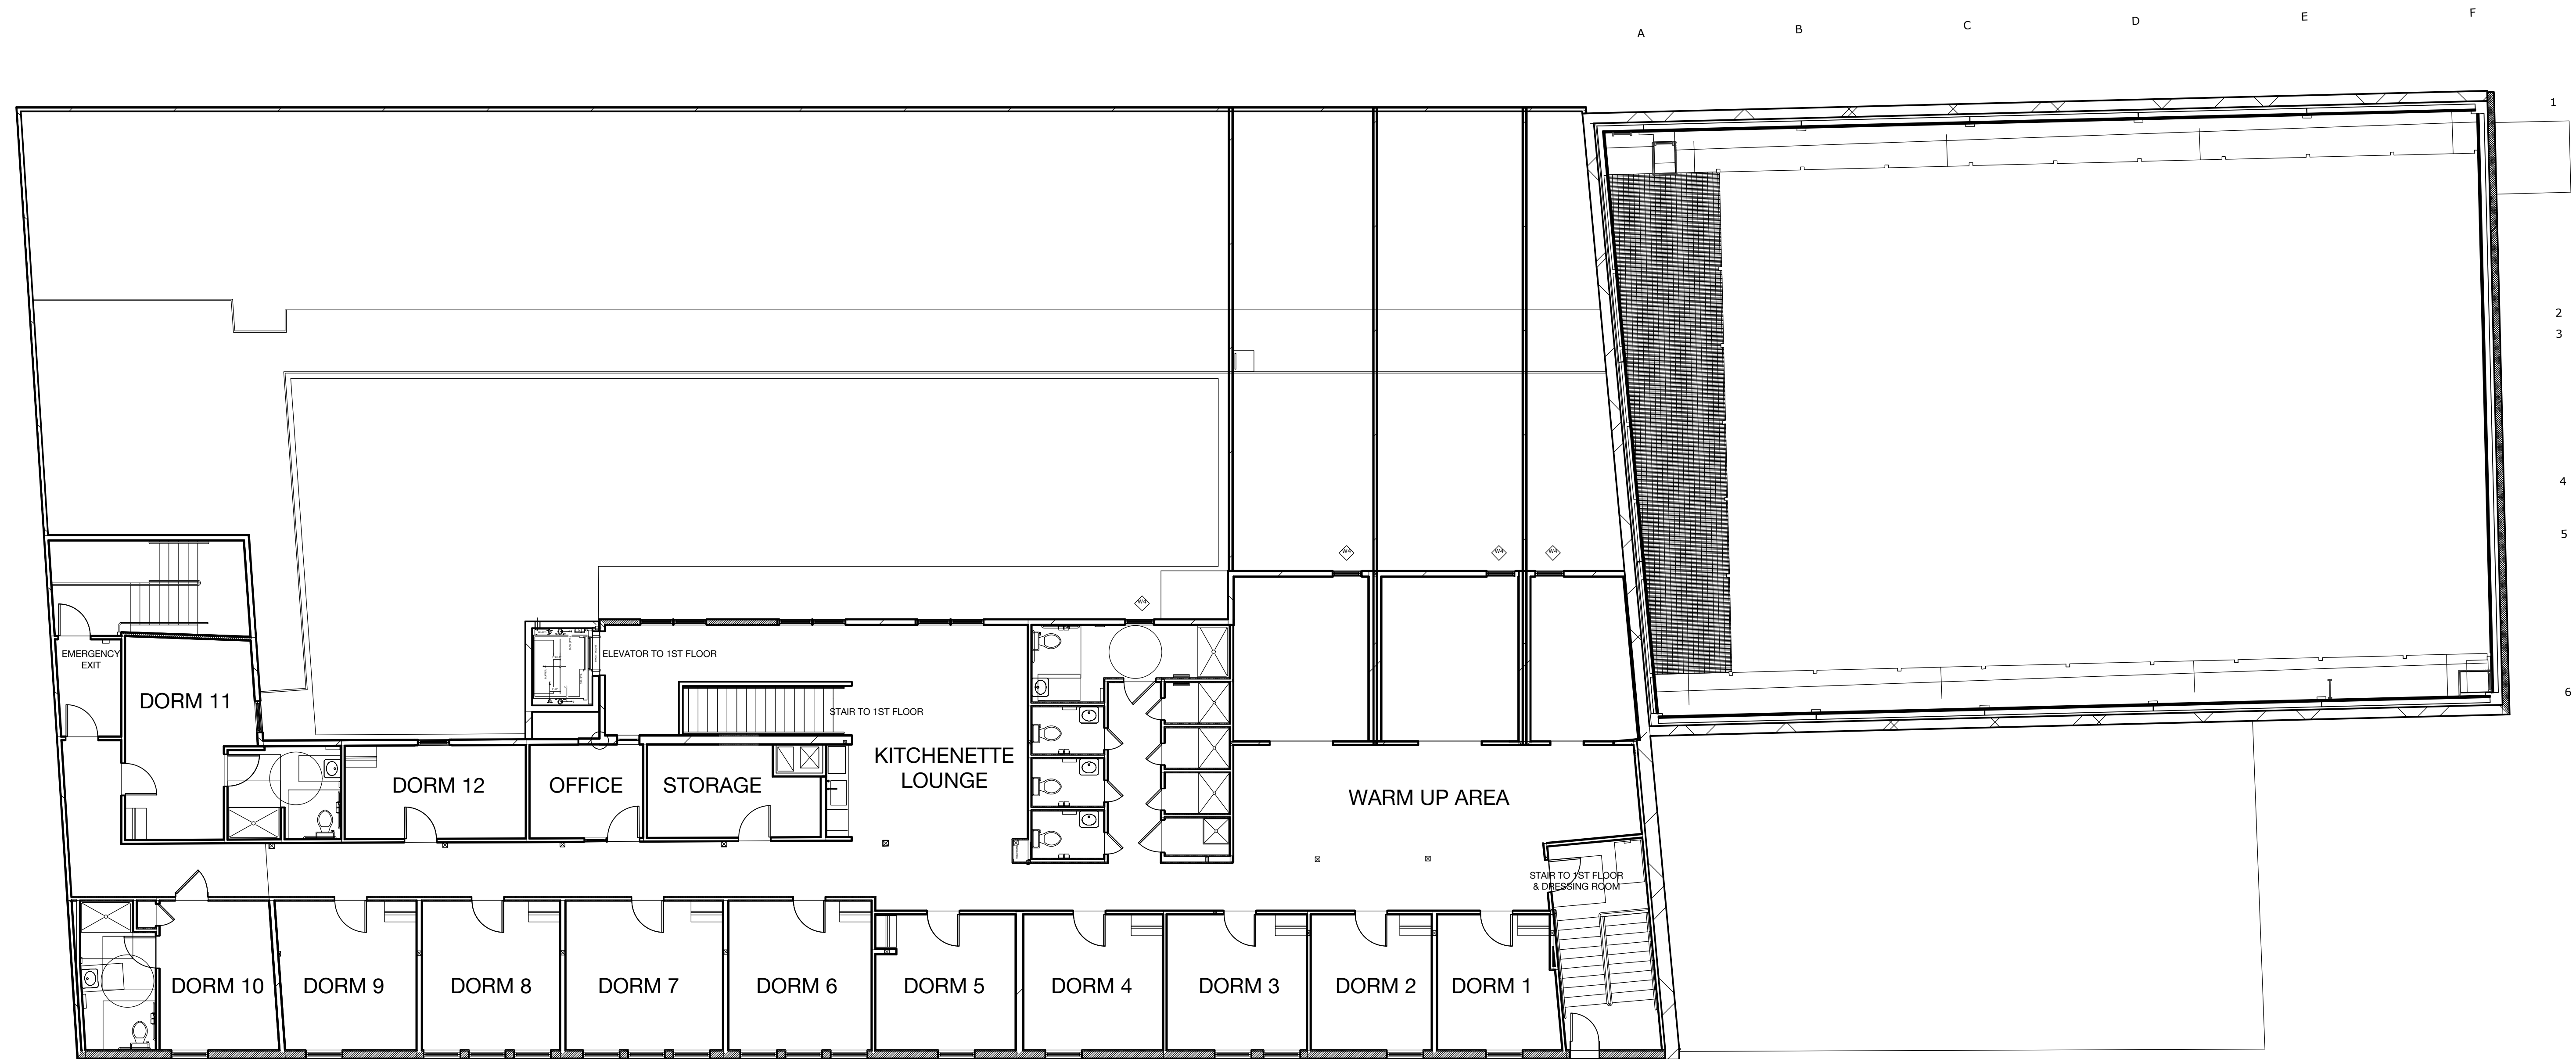

***** Health
check
station *****

←N* Delivery/
Quarantine Zone
Inside Door *****

GROUND FLOOR LUMBERYARD STUDIOS

Main Building	
Ground Plan	
First Floor	
Scale: 1/8" = 1'	Rev: 1/10/20
Sheet: 1 of 6	Drawn By: jpw

62 Water Street
Catskill, NY 12414
212-587-3003
Lumberyard.org

***** Entire floor reserved for Cast, Wardrobe, and Makeup *****

SECOND FLOOR LUMBERYARD STUDIOS

Ground Plan		
2nd Floor		
Scale: 1/8" = 1'	Rev: 9/10/18	
Sheet: 2 of 2	Drawn By: CB	62 Water Street Catskill, NY 12414 212-587-3003 Lumberyard.org

CREEKSIDO BUILDING/ACROSS STREET FROM SOUNDSTAGE LUMBERYARD STUDIOS

**** Building reserved for Art Department ***

Creekside Studio	
Ground Plan	
Scale: 1/4" = 1'	Rev: 1/13/20
Sheet: 1 of 7	Drawn By: jpw