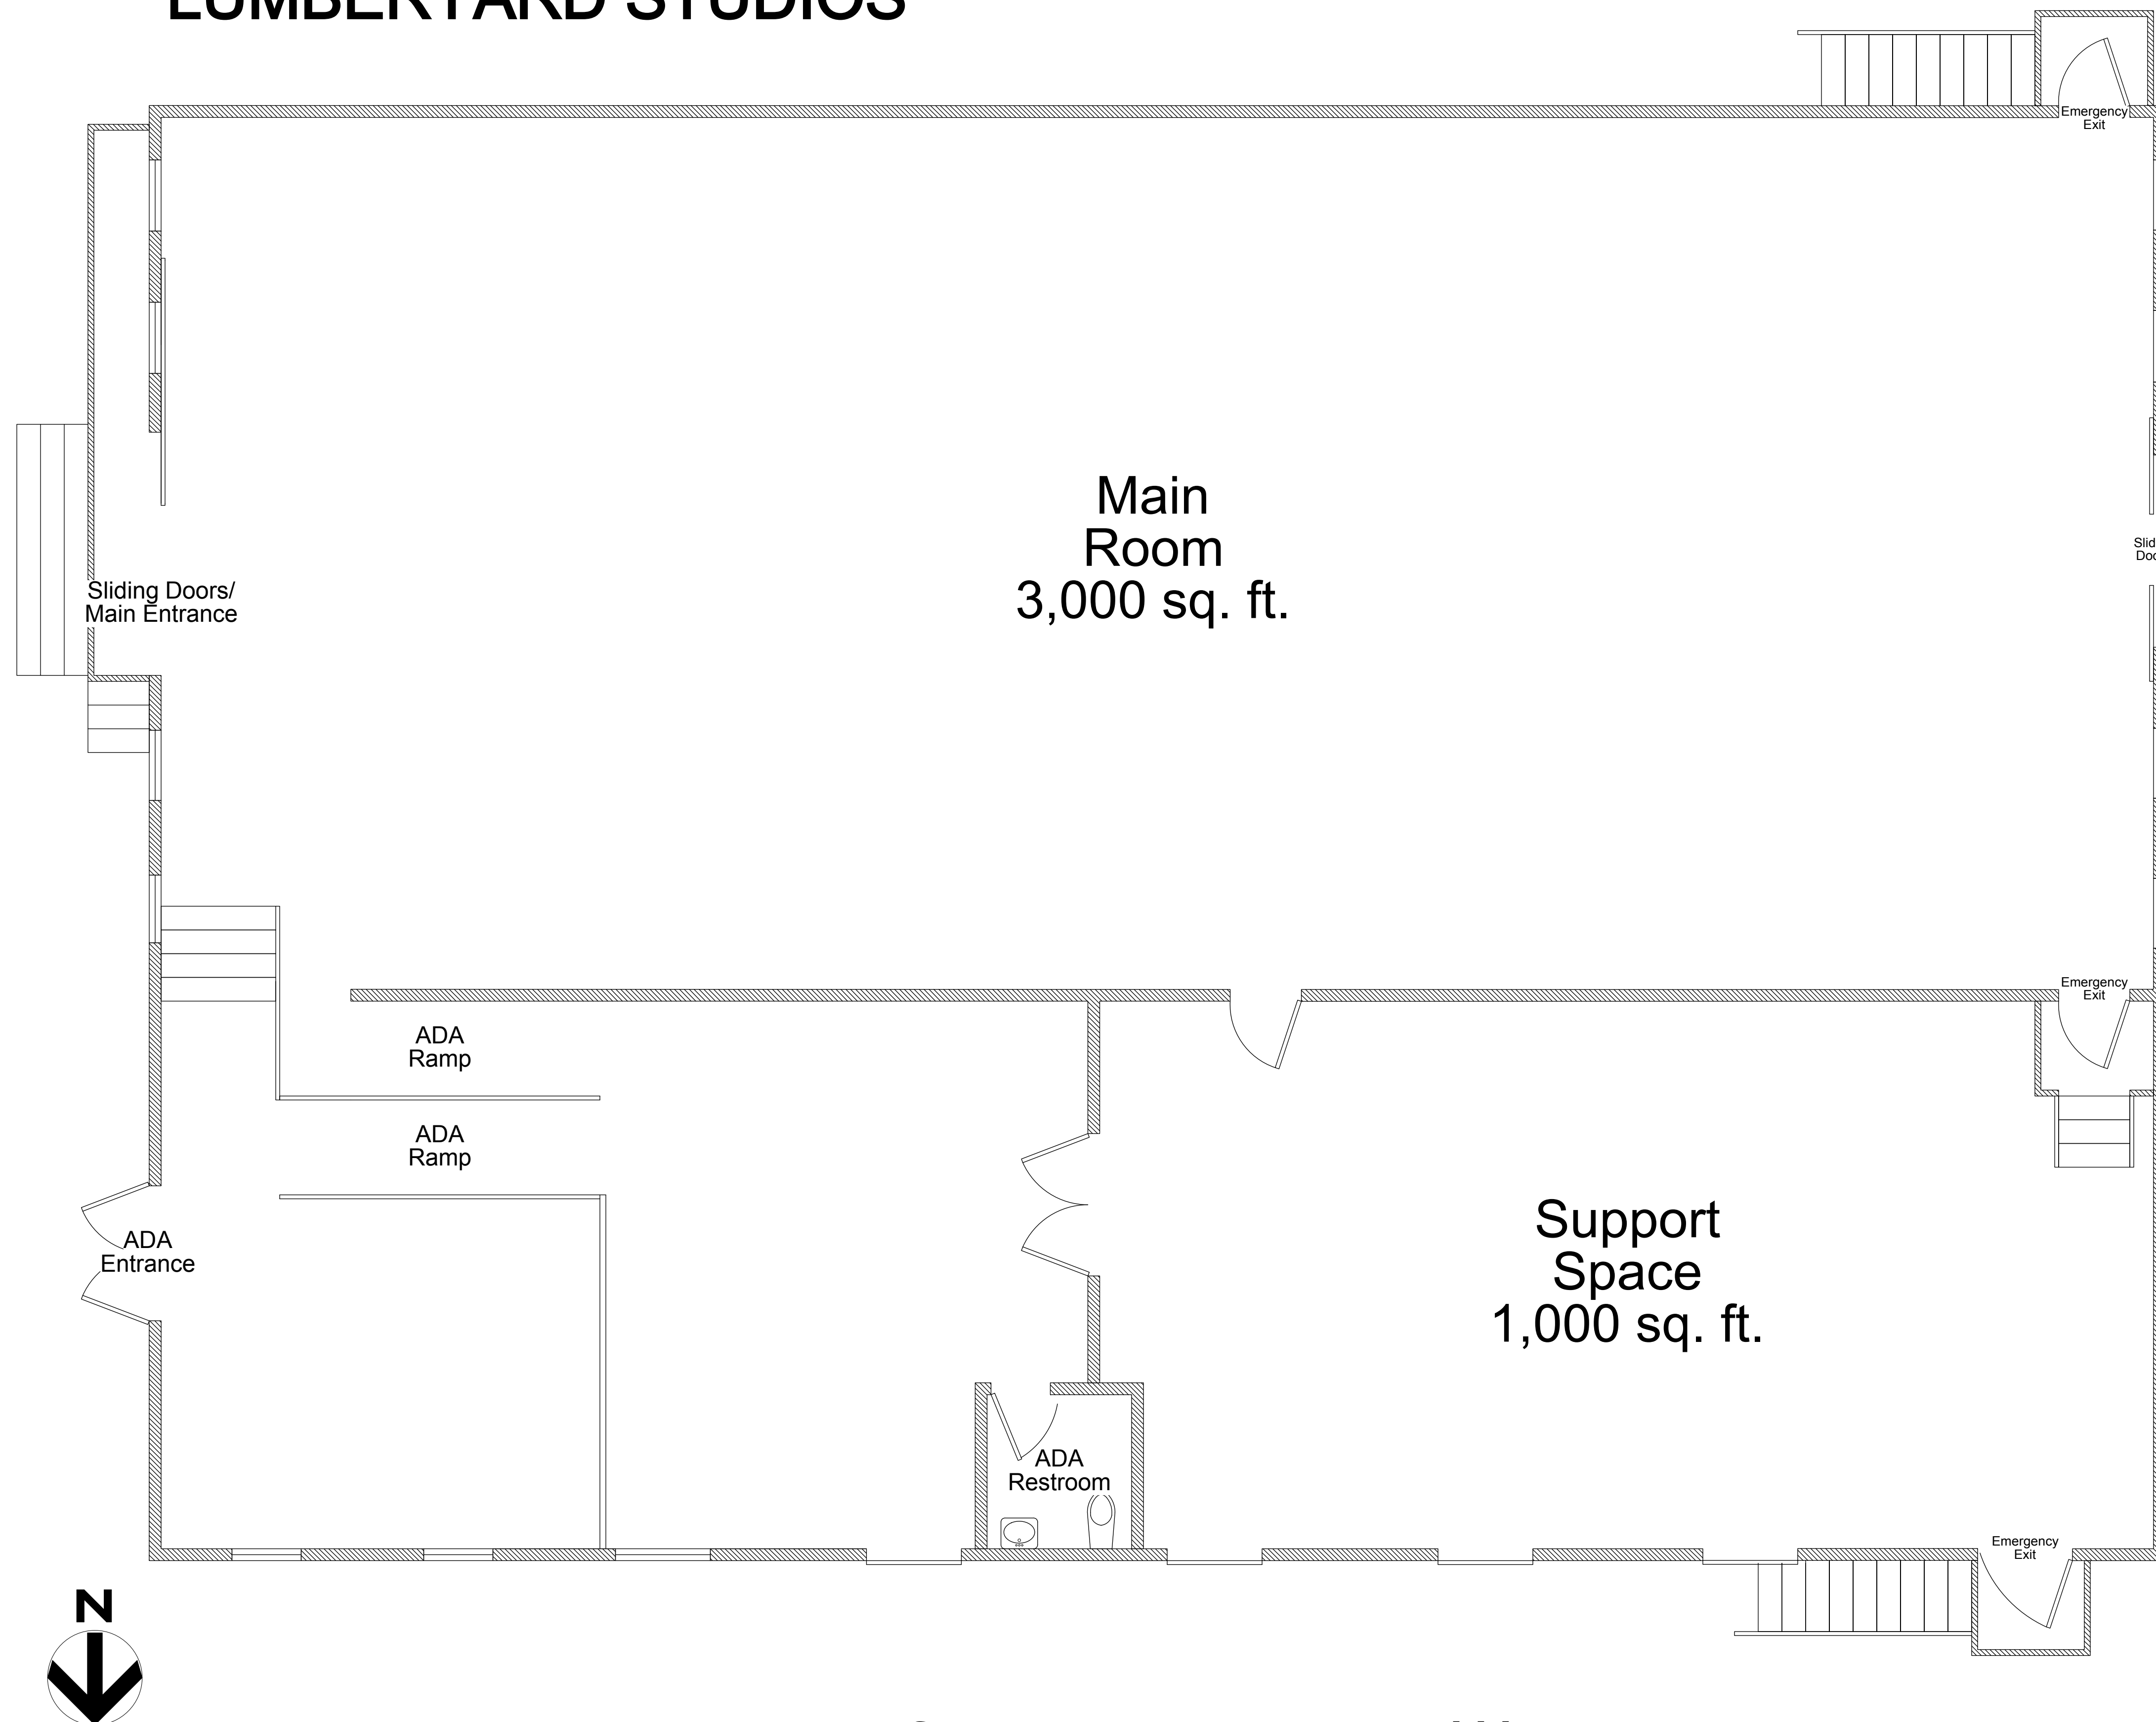

***** Health
check
station *****

←N* Delivery/
Quarantine Zone
Inside Door *****

GROUND FLOOR LUMBERYARD STUDIOS

Main Building	
Ground Plan	
First Floor	
Scale: 1/8" = 1'	Rev: 1/10/20
Sheet: 1 of 6	Drawn By: jpw

62 Water Street
Catskill, NY 12414
212-587-3003
Lumberyard.org

***** Entire floor reserved for Cast, Wardrobe, and Makeup *****

SECOND FLOOR LUMBERYARD STUDIOS

Ground Plan		
2nd Floor		
Scale: 1/8" = 1'	Rev: 9/10/18	
Sheet: 2 of 2	Drawn By: CB	62 Water Street Catskill, NY 12414 212-587-3003 Lumberyard.org

CREEKSIDO BUILDING/ACROSS STREET FROM SOUNDSTAGE LUMBERYARD STUDIOS

**** Building reserved for Art Department ***

Creekside Studio	
Ground Plan	
Scale: 1/4" = 1'	Rev: 1/13/20
Sheet: 1 of 7	Drawn By: jpw